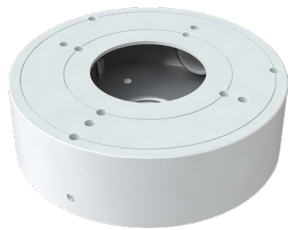

HD PRO SERIES

Series dedicated to the installer who's looking for a high-level camera making the difference in terms of image quality.

DI-350A-MVF

40M IR 5MP PRO HD ANALOG MOTORIZED VARI-FOCAL LENS TURRET DOME CAMERA

Equipped with a 2.8-12mm motorized lens, This 5MP Turret Dome camera is designed for medium distance surveillance (up to 40m) for both indoor and outdoor scenarios.

Featuring 4in1 technology selectable by a protected DIPswitch the camera is ideal for Plug & Play over existing analog infrastructure.

MAIN FEATURES

- 5MP
- Pro Series
- 2592x1944 Resolution
- 2.8-12mm motorized Varifocal (84°-32°)
- 3D-DNR
- 4 in 1 (DIP Switch AHD/TVI/CVI/CVBS + PAL/NTSC)
- IP67
- COC support

SPECIFICATIONS

| | |
|------------------------|--|
| Image Sensor | 1/2.7" 5MP Sensor |
| Image Format | 5MP - 4:3. 4MP - 16:9 |
| Effective Pixels | 2608x1960 |
| Scanning System | Progressive |
| Resolution | 5MP: 2592x1944 AHD/TVI 4MP: 2560x1440 AHD/TVI/CVI CVBS: 700TVL |
| FPS | 25/30FPS |
| Min. Illumination | Color: 0.01lux @F1.2, AGC ON B/W: 0lux with IR |
| D&N | True Day&Night-ICR |
| IR LED | 3 LED Array (40m) |
| OSD Menu | Available via CoC Only |
| CoC Support | Yes |
| Day & Night Mode | Ext/Auto/Day/Night |
| Backlight Compensation | BLC |
| S/N Ratio | ≥52dB (AGC OFF) |
| White Balance | Auto / Auto->Set |
| Noise Reduction | 3D-DNR |
| Video Output | 5MP / 4MP (Selected by OSD Menu) AHD/TVI/CVI/CVBS + PAL/NTSC (Selected by DIP Switch) |
| Privacy Mask | No |
| D-Effect | Mirror + Flip |
| WDR | Digital |
| Lens (Field Of View) | 2.8-12mm Mega-Pixel Motorized Vari-Focal (84°-32°) |
| Power | DC12V/620mA |
| Operation Temperature | -30° ~ 50°, 10% ~ 90% humidity |
| Protection Rate | IP67 |
| Dimensions | Φ113*99.6mm |
| Net Weight | 675g |
| Junction Box | PR-JB14IP66 - PR-JB14IP64 - PR-WB-A |

DIMENSIONS

DIP Switch for Output Selection

ACCESSORIES

PR-JB14IP66
Large Water-proof Junction Box

PR-JB14IP64
Large Junction Box

PR-WB-A
Designed Wall Bracket