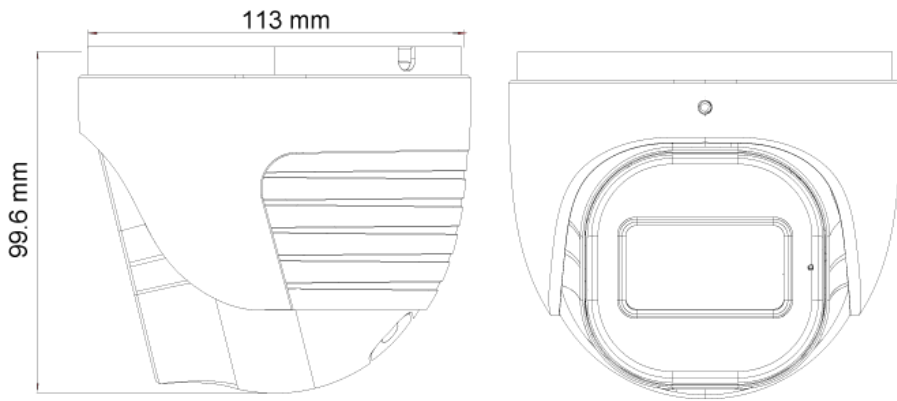

MAIN FEATURES

- 5MP
- Pro Series
- 2592x1944 Resolution
- 2.8-12mm motorized Varifocal (84°-32°)
- 3D-DNR
- 4 in 1 (DIP Switch AHD/TVI/CVI/CVBS + PAL/NTSC)
- IP67
- COC support

SPECIFICATIONS

| | |
|------------------------|--|
| Image Sensor | 1/2.7" 5MP Sensor |
| Image Format | 5MP - 4:3. 4MP - 16:9 |
| Effective Pixels | 2608x1960 |
| Scanning System | Progressive |
| Resolution | 5MP: 2592x1944 AHD/TVI 4MP: 2560x1440 AHD/TVI/CVI CVBS: 700TVL |
| FPS | 25/30FPS |
| Min. Illumination | Color: 0.01lux @F1.2, AGC ON B/W: 0lux with IR |
| D&N | True Day&Night-ICR |
| IR LED | 3 LED Array (40m) |
| OSD Menu | Available via CoC Only |
| CoC Support | Yes |
| Day & Night Mode | Ext/Auto/Day/Night |
| Backlight Compensation | BLC |
| S/N Ratio | ≥52dB (AGC OFF) |
| White Balance | Auto / Auto->Set |
| Noise Reduction | 3D-DNR |
| Video Output | 5MP / 4MP (Selected by OSD Menu) AHD/TVI/CVI/CVBS + PAL/NTSC (Selected by DIP Switch) |
| Privacy Mask | No |
| D-Effect | Mirror + Flip |
| WDR | Digital |
| Lens (Field Of View) | 2.8-12mm Mega-Pixel Motorized Vari-Focal (84°-32°) |
| Power | DC12V/620mA |
| Operation Temperature | -30° ~ 50°, 10% ~ 90% humidity |
| Protection Rate | IP67 |
| Dimensions | Φ113*99.6mm |
| Net Weight | 675g |
| Junction Box | PR-JB14IP66 - PR-JB14IP64 - PR-WB-A |

DIMENSIONS

DIP Switch for Output Selection

ACCESSORIES

PR-JB14IP66
Large Water-proof Junction Box

PR-JB14IP64
Large Junction Box

PR-WB-A
Designed Wall Bracket